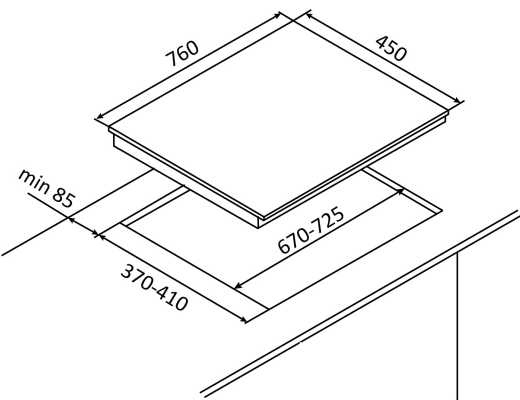

TH 721 D22 B/LPG

76cm 2 Burners Gas Hob

 **ARISTON**

Commercial Code	TH 721 D22 B/LPG
Brand	Ariston
EAN Code	4897068761754
Type	76cm 2 Burners Gas Hob
Ignition	Battery
Gas Type	LPG
Number of Cooking Zones	2
Number of Pan Support	2
Gas Connection Rating (kW)	9.0kW
Cooking Zone Size (mm) and Power (kW)	Left: Ø131mm; 4.5kW Right: Ø131mm; 4.5kW
Cooking Zone Type	Left: Double Ring Right: Double Ring
Surface Material	Black Schott Glass
Pan Support Material	Cast Iron
Accessories	1 x Wok Adaptor
Safety Device for Gas	Yes
Technical Data	
Product Dimension (WxHxD) mm	W760 x H62 x D450 mm
Cut-out Dimension (WxD) mm	W(670-725) x D(370-410) mm
Voltage (V) / Frequency (Hz)	N/A (due to battery ignition type)
Current (A)	
Cable Length (cm)	
Other Information	
Country of Origin	China
Recommended Distance from Hood (mm)	750mm
Recommended Distance from Cut-out to Backsplash (mm)	85mm
Recommended Distance from Bottom Hob (mm)	30-80mm
Recommended Distance from Side (mm)	150-300mm